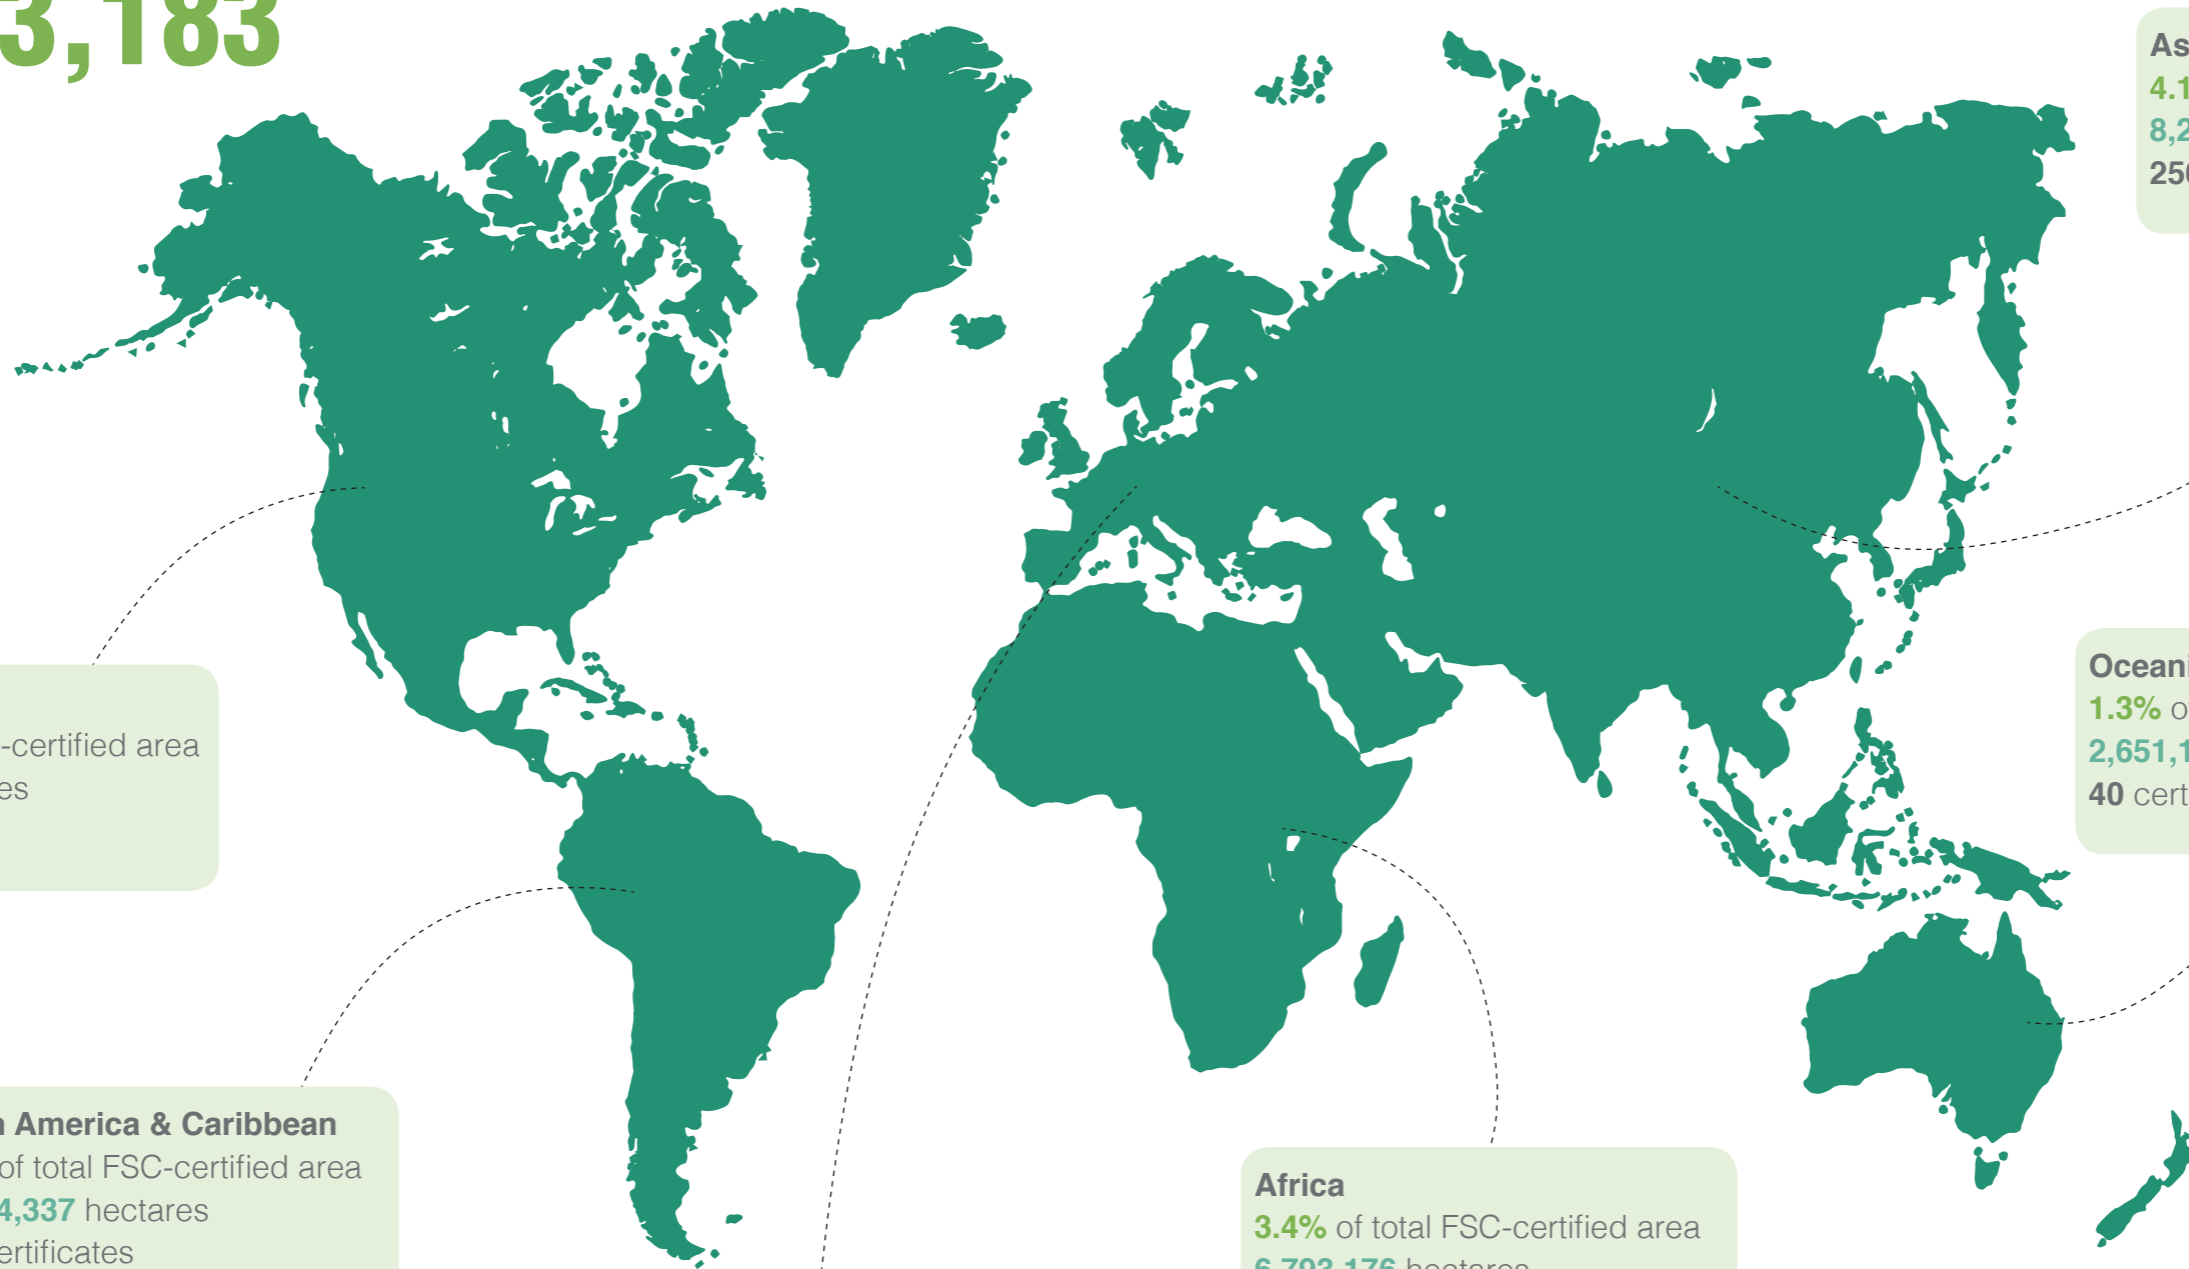

Facts and
figures

Facts and figures

Global FSC certified area

200,963,183

hectares

85

countries

1,606

certificates

Data as at 3 December 2018

North America

34.5% of total FSC-certified area
69,285,190 hectares
253 certificates

South America & Caribbean

6.7% of total FSC-certified area
13,454,337 hectares
264 certificates

Europe

50% of total FSC-certified area
100,482,414 hectares
743 certificates

Africa

3.4% of total FSC-certified area
6,793,176 hectares
50 certificates

Asia

4.1% of total FSC-certified area
8,296,930 hectares
256 certificates

Oceania

1.3% of total FSC-certified area
2,651,135 hectares
40 certificates

Facts and figures

Global FSC chain of custody (CoC) certificates

35,772

certificates

123

countries